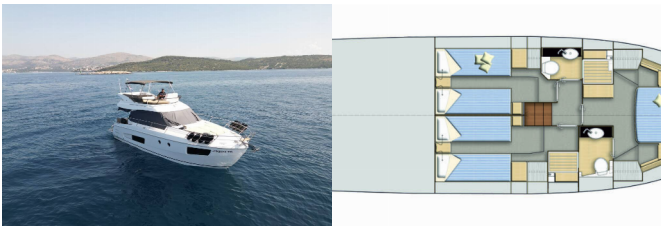

BAVARIA VIRTESS 420

Lana (2025)

Pollen Maritime AS • Martin Linges Vei 25 • Fornebu • Norway

Phone: +47 41 197 474

E-mail: booking@holiday-yacht-charter.com

Web: holiday-yacht-charter.com

Yacht Base	Trogir, Marina Trogir (ex.SCT), Croatia
Yacht ID	12631
Yacht Brands	Bavaria
Yacht Name	Lana
Production Year	2025
Length	13.93 M
Cabins	3
Berths	6
WC/Shower	2

ADDITIONAL: Flag

COMFORT: Bedlinen and towels

DECK: Anchor chain counter, Bathing platform, Bimini top, Cockpit/stern, outside shower, Dinghy, Fenders, Grill/Barbecue/Plancha, Hydraulic gangway, Swimming ladder, Teak deck