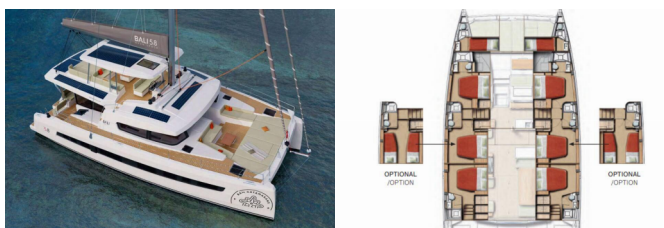

BALI 5.8

Puma (2026)

Pollen Maritime AS • Martin Linges Vei 25 • Fornebu • Norway

Phone: +47 41 197 474

E-mail: booking@holiday-yacht-charter.com

Web: holiday-yacht-charter.com

DECK: Teak cockpit

ENTERTAINMENT: Underwater lights

NAVIGATION: Radar

YACHT ELECTRICS: Air Conditioning, Generator, Inverter, Solar panels, Watermaker - desalinator

Yacht Base Marina Di Olbia Yachting Services, Italy

Yacht ID 12597

Yacht Brands Catana

Yacht Name Puma

Production Year 2026

Length 17.65 M

Cabins 6 + 2

Berths 12

WC/Shower 8