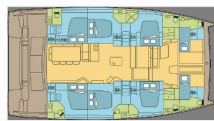

Web: [holiday-yacht-charter.com](http://holiday-yacht-charter.com)

Yacht Base	Polynesia, Raiatea, French Polynesia
Yacht ID	12451
Yacht Brands	Catana
Yacht Name	DREAM MANGAREVA_DB
Production Year	2024
Length	16.80 M
Cabins	6 + 2
Berths	12 + 2
Persons	12
WC/Shower	6 + 2