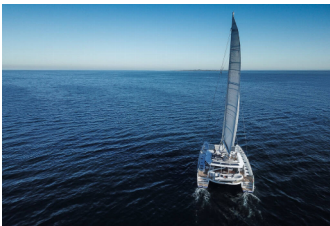

BALANCE 760

Sameli (2016)

Pollen Maritime AS • Martin Linges Vei 25 • Fornebu • Norway

Phone: +47 41 197 474

E-mail: booking@holiday-yacht-charter.com

Web: holiday-yacht-charter.com

Yacht Base	Athens, Flisvos Delta Marina, Greece
Yacht ID	12445
Yacht Brands	Two Oceans
Yacht Name	Sameli
Production Year	2016
Length	23.00 M
Cabins	5
Berths	10
WC/Shower	5

DECK: Grill/Barbecue/Plancha, Sun awning (aft), Tender

ENTERTAINMENT: Fishing equipment, Kayak, Kneeboard, Ringo, Sea Scooter, Seabob, Snorkeling equipment, Stand up paddle (SUP), TV, Wakeboard, Water skis, Wi-Fi Internet