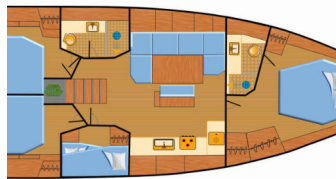

HANSE 460

Wilson (2024)

Pollen Maritime AS • Martin Linges Vei 25 • Fornebu • Norway

Phone: +47 41 197 474

E-mail: booking@holiday-yacht-charter.com

Web: holiday-yacht-charter.com

Yacht Base	Marina Punat, Krk, Croatia
Yacht ID	12382
Yacht Brands	Hanse Yachts
Yacht Name	Wilson
Production Year	2024
Length	14.60 M
Cabins	4
Berths	8 + 1
Persons	9
WC/Shower	2

COMFORT: Cockpit cushions

DECK: Anchor light, Anchor with chain, Bathing platform, Bimini top, Boat hook, Cockpit table, Cockpit/stern, outside shower, Deck brush, Electric anchor windlass, Fenders, Gangway, Grill/Barbecue/Plancha, Impeller, V-belt, oilfilter, Jerry cans for diesel, Mooring ropes, Sprayhood, Swimming ladder, Teak cockpit