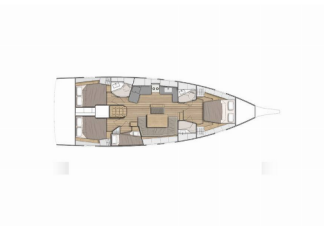

OCEANIS 46.1 FIRST LINE

Naima (2022)

Pollen Maritime AS • Martin Linges Vei 25 • Fornebu • Norway

Phone: +47 41 197 474

E-mail: booking@holiday-yacht-charter.com

Web: holiday-yacht-charter.com

Yacht Base	Athens, Alimos Marina, Greece
Yacht ID	1233
Yacht Brands	Beneteau
Yacht Name	Naima
Production Year	2022
Length	14.60 M
Cabins	4
Berths	8 + 2
Persons	10
WC/Shower	2

COMFORT: Bed linen, Cockpit cushions

DECK: Bimini top, Dinghy, Electric anchor windlass, Gangway, Outboard engine, Sprayhood, Teak deck

ENTERTAINMENT: Fusion radio, Indoor speakers, Outdoor speakers

GALLEY: Coffee machine, Hot water, Refrigerator

INTERIOR: Convertible table in salon, Electric fans

NAVIGATION: Autopilot, Bow thruster, GPS chart plotter - cockpit

SAFETY: VHF radio

SAILS: Electric winch

YACHT ELECTRICS: Air Conditioning, Generator, Inverter, Solar panels, USB sockets