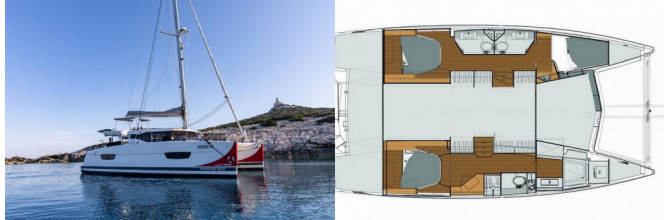

Yacht Base	Trogir, Yachtclub Seget (Marina Baotić), Croatia
Yacht ID	12261
Yacht Brands	Fountaine Pajot
Yacht Name	Nala
Production Year	2019
Length	11.73 M
Cabins	3
Berths	6
Persons	8
WC/Shower	3

COMFORT: Beach towel, Bed linen, Cockpit cushions, Towels

DECK: Bilge pump - Mechanic, Bimini top, Boat hook, Bosun's chair (Safe seat) (boatswain's chair), Cockpit fridge, Cockpit table, Cockpit/stern, outside shower, Courtesy LED lights all over deck including stern immersed courtesy LED, Davit, Dinghy with outboard engine, Electric anchor windlass, Fenders, Gangway, Outboard engine, Round/globular fender, Spare anchor (Reserve, Auxiliary anchor), Sprayhood, Sun tent/cover