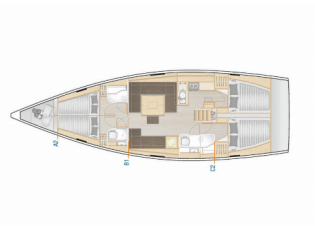

Yacht Base	Marina Kornati, Biograd, Croatia
Yacht ID	12197
Yacht Brands	Hanse Yachts
Yacht Name	Endless Seas
Production Year	2025
Length	14.04 M
Cabins	4
Berths	8 + 2
Persons	10
WC/Shower	2

COMFORT: Cockpit cushions

DECK: Anchor Delta, Bathing platform, Bimini top, Boat hook, Bosun's chair (Safe seat) (boatswain's chair), Canister for water, Cockpit grill, Cockpit table, Cockpit/stern, outside shower, Dinghy, Electric anchor windlass, Fenders, Gangway, Jerry cans for diesel, Main anchor, Mooring ropes, Round/globular fender, Spare anchor (Reserve, Auxiliary anchor), Sprayhood, Spring line, Teak cockpit, Water hose

ENTERTAINMENT: Outdoor speakers, Radio CD/MP3 player, AUX input

GALLEY: Freezer, Gas bottles, Hot water, Kitchen utensils (Galley equipment, cutlery), Refrigerator

INTERIOR: Lowerable salon table

NAVIGATION: Autopilot, Bow thruster, GPS chart plotter - cockpit, Harbour guides, Logge/Lot/Speed/Wind, Navigation (Nautical) charts and nautical guide, Navigation set, Radar reflector, Windex

SAFETY: Distress signals, Fire extinguisher, First aid kit, Flashlight, Fog horn, Life belts (Safety harness), Life buoy + Flashing light, Life jackets, Set of tools, VHF radio, Wire (shroud) cutter

SAILS: Lazy bag, Lazy jacks

YACHT ELECTRICS: Air Conditioning, Battery charger, Heating, Shore connection 220 V, Solar panels, USB sockets