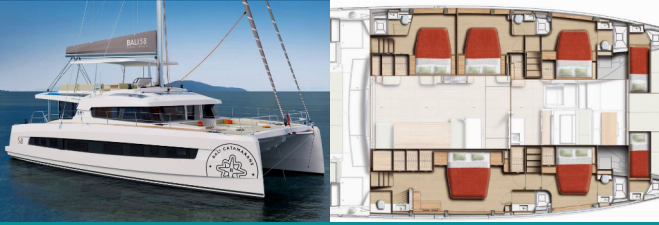

ADDITIONAL: Grey Water Tank

COMFORT: Cockpit cushions, Fly deck with cushions and mattresses, Forward cockpit cushions, Mosquito nets, Pillows, Sundeck cushions

DECK: Bilge pump - Mechanic, Boat hook, Chain counter on helm station, Cockpit/stern, outside shower, Electric anchor windlass, Fenders, Fly sunbathing area, Folding cockpit table, Foredeck sunbathing area, Forward cockpit, Fridge on flybridge, Gangway, Grill/Barbecue/Plancha, Hard Top Bimini, Highfield Center Console Sport Dinghy, Mooring ropes, Spare anchor (Reserve, Auxiliary anchor), Teak cockpit, Teak deck, Teak on flybridge, Water hose, Winch handles

ENTERTAINMENT: FUSION sound system, Hi-Fi system, Indoor speakers, Outdoor speakers, Stand up paddle - Inflatable (iSUP), Wi-Fi Internet

GALLEY: Dishwasher, Freezer, Gas bottles, Kitchen utensils (Galley equipment, cutlery), Moka pot, NESPRESSO coffee machine, Oven, Refrigerator, Sink, Toaster, Wine cooler

INTERIOR: Duvet cover, Electric fans, Electric toilet, Indirect lighting in cabins and cockpit, LED interior lights, Salon table, Upholstery, Washer/dryer

NAVIGATION: Autopilot, Binoculars, Compass, Divider, nautic chart, GPS chart plotter, Hand bearing compass, LED Navigation lights, Navigation (Nautical) charts and nautical guide, Navigation set, Tridata, Wind/speed/depth instruments, Windex

SAFETY: Distress flare box, Fire extinguisher, First aid kit, Flashlight, Fog horn, Life belts (Safety harness), Life buoy + Flashing light, Life jackets, Liferaft, Repair kit, Torch, VHF radio

SAILS: Electric winch

YACHT ELECTRICS: 12V Socket, 220V socket, Air Conditioning, Bilge pump - Electric, Generator, Heating, Inverter, Pump, Shore power connection, Solar panels, USB sockets, Watermaker - desalinator

Yacht Base	Marina Frapa, Rogoznica, Croatia
Yacht ID	12094
Yacht Brands	Catana
Yacht Name	Angelina
Production Year	2025
Length	17.65 M
Cabins	5 + 2
Berths	10 + 2
Persons	12
WC/Shower	5 + 2