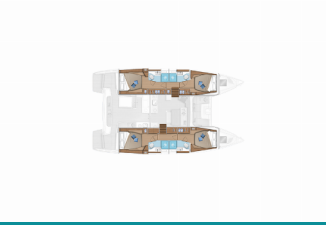

Yacht Base	Corfu, Benitses Port Yacht Marina, Greece
Yacht ID	12066
Yacht Brands	Lagoon
Yacht Name	Latria
Production Year	2025
Length	13.99 M
Cabins	4 + 2
Berths	8 + 2
Persons	10
WC/Shower	4 + 1

COMFORT: Bedlinen and towels, Blankets, Cockpit cushions, Deck cushions, Pillows, Sheets

DECK: Anchor with chain, Bimini top, Black ball, Black conus, Boat hook, Bosun's chair (Safe seat) (boatswain's chair), Cockpit fridge, Cockpit table, Cockpit/stern, outside shower, Deck brush, Dinghy, Dinghy (byboat) pump, Electric anchor windlass, Fenders, Flybridge, Fuel funnel, Hydraulic gangway, Jerry cans for diesel, Jerry cans for fuel, Mooring ropes, Outboard engine, Plastic bucket, Repair box for dinghy, Reserve motor oil, Ropes, Spare anchor (Reserve, Auxiliary anchor), Swimming ladder, Water hose, Winch handles

ENTERTAINMENT: Indoor speakers, Outdoor speakers, Radio, USB, Bluetooth, Snorkeling equipment, Wi-Fi Internet

GALLEY: Coffee machine, Electrical kettle, Freezer, Gas bottles, Gas cookers, Hot water, Kitchen utensils (Galley equipment, cutlery), Refrigerator, Stove, Wine glasses

INTERIOR: Clothes hangers, Electric fans, Electric fans in cabins, Electric toilet, Yacht documents

NAVIGATION: Autopilot, Binoculars, Compass, Divider, nautic chart, Echosounder/Depthsounder, GPS chart plotter, Hand bearing compass, Nautical charts, Navigation set, Navigation/position Lights, Pilot book, Radar reflector, Speedometer (Speed log), Wind instrument/Anemometer

SAFETY: Black Water Tank, Distress flare box, Emergency tiller, Engine spare parts, EPIRB-Distress radio beacons, Fire extinguisher, First aid kit, Flags QNC, Floating light, Fog horn, Horseshoe lifebuoy, Life belts (Safety harness), Life jacket (children), Life jackets, Liferaft, Light and rope for horseshoe life buoy, Oars (Paddles), Padlock, Repair kit, Set of tools, Torch, VHF radio, Wire (shroud) cutter

SAILS: Electric winch, Lazy bag, Lazy jacks

YACHT ELECTRICS: 220V socket, Air Conditioning, Battery charger, Generator, Heating, Inverter, Shore connection 220 V, Shore power cable, Solar panels, USB sockets, Watermaker - desalinator