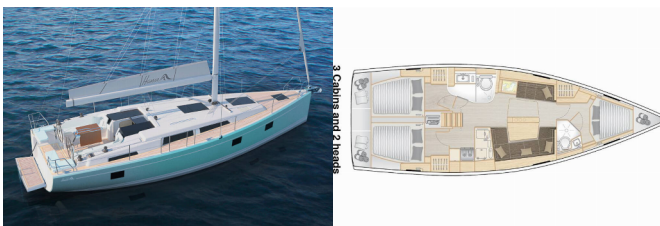

HANSE 418

Eleni (2025)

Pollen Maritime AS • Martin Linges Vei 25 • Fornebu • Norway

Phone: +47 41 197 474

E-mail: booking@holiday-yacht-charter.com

Web: holiday-yacht-charter.com

Yacht Base	Corfu, Gouvia Marina, Greece
Yacht ID	12060
Yacht Brands	Hanse Yachts
Yacht Name	Eleni
Production Year	2025
Length	12.40 M
Cabins	3
Berths	6 + 2
WC/Shower	2

COMFORT: Bed linen, Cockpit cushions, Towels

DECK: Bimini top, Cockpit table, Cockpit/stern, outside shower, Dinghy, Electric anchor windlass, Gangway, Outboard engine, Sprayhood, Swimming ladder, Teak cockpit