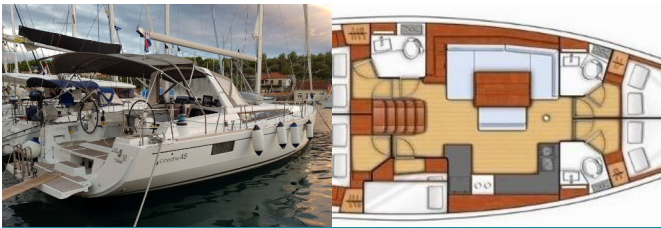

Yacht Base	Marina Punat, Krk, Croatia
Yacht ID	12025
Yacht Brands	Beneteau
Yacht Name	Cheeky Lady
Production Year	2015
Length	14.60 M
Cabins	5
Berths	10 + 1
WC/Shower	3

**DECK:** Anchor, Bathing platform, Bimini top, Cockpit/stern, outside shower, Electric anchor windlass, Gangway, Spare anchor (Reserve, Auxiliary anchor), Sprayhood, Teak cockpit

**ENTERTAINMENT:** Outdoor speakers, Sound System

**GALLEY:** Freezer, Hot water, Oven, Refrigerator, Stove

**INTERIOR:** Electric fans in cabins, Electric toilet, LED interior lights

**NAVIGATION:** Autopilot, Bow thruster, GPS chart plotter - cockpit

**SAFETY:** Black Water Tank, VHF radio

**YACHT ELECTRICS:** 220V socket, Battery charger, Heating, Shore connection 220 V, USB sockets