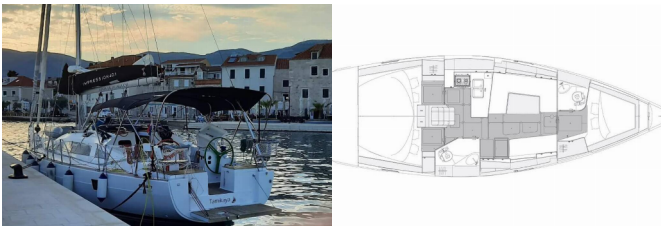

ELAN IMPRESSION 40.1

Tamikaya (2020)

Pollen Maritime AS • Martin Linges Vei 25 • Fornebu • Norway

Phone: +47 41 197 474

E-mail: booking@holiday-yacht-charter.com

Web: holiday-yacht-charter.com

| | |
|-----------------|----------------------------|
| Yacht Base | Marina Punat, Krk, Croatia |
| Yacht ID | 11991 |
| Yacht Brands | Elan Marine |
| Yacht Name | Tamikaya |
| Production Year | 2020 |
| Length | 11.99 M |
| Cabins | 3 |
| Berths | 6 + 2 |
| Persons | 8 |
| WC/Shower | 2 |

ADDITIONAL: Flag

COMFORT: Bed linen, Blankets, Pillows

DECK: Anchor, Boat hook, Cockpit table, Cockpit/stern, outside shower, Electric anchor windlass, Fenders, Gangway, Grill/Barbecue/Plancha, Mooring ropes, Oil filter, Plastic bucket, Round/globular fender, Sprayhood, Water hose, Winch handles