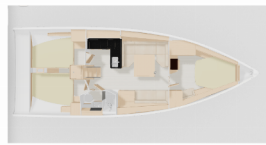

DECK: Bimini top, Cockpit/stern, outside shower, Electric anchor windlass, Grill/Barbecue/Plancha, Sprayhood

INTERIOR: Ambiental lighting, Roller blinds

NAVIGATION: AIS, Autopilot, GPS, Wind instrument/Anemometer

SAFETY: Extra water tank, VHF radio

SAILS: Lazy bag

YACHT ELECTRICS: Batteries

Yacht Base	Cote D'Azur, Marseille Marina Vieux Port, France
Yacht ID	11976
Yacht Brands	Hanse Yachts
Yacht Name	Capi'10
Production Year	2024
Length	12.55 M
Cabins	3
Berths	6 + 2
Persons	8
WC/Shower	1