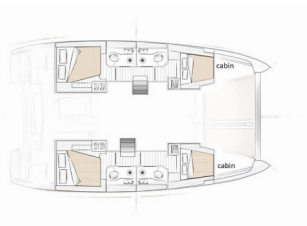

EXCESS 12

Kiss Me Twice (2020)

Pollen Maritime AS • Martin Linges Vei 25 • Fornebu • Norway

Phone: +47 41 197 474

E-mail: booking@holiday-yacht-charter.com

Web: holiday-yacht-charter.com

Yacht Base	Trogir, Yachtclub Seget (Marina Baotic), Croatia
Yacht ID	11932
Yacht Brands	Excess
Yacht Name	Kiss Me Twice
Production Year	2020
Length	11.81 M
Cabins	4 + 2
Berths	8 + 2 + 2
WC/Shower	4 + 1

ADDITIONAL: Flag

COMFORT: Blankets, Pillows, Sheets

DECK: Anchor with chain, Bilge pump - Mechanic, Boat hook, Canister for water, Cockpit table, Cockpit/stern, outside shower, Deck brush, Dinghy, Electric anchor windlass, Fenders, Floating rope, Gangway, Jerry cans for diesel, Mooring ropes, Round/globular fender, Spare anchor (Reserve, Auxiliary anchor), Water hose, Winch handles