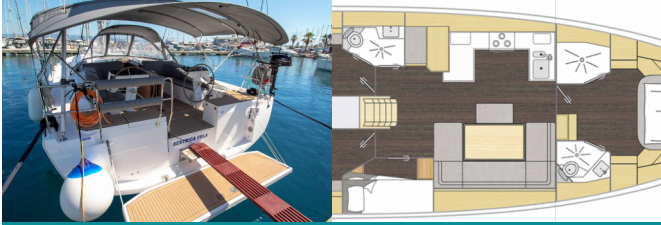

Web: [holiday-yacht-charter.com](http://holiday-yacht-charter.com)

---

<b>Yacht Base</b>	ACI Marina Split, Croatia
<b>Yacht ID</b>	11930
<b>Yacht Brands</b>	Bavaria
<b>Yacht Name</b>	Sestrica Vela
<b>Production Year</b>	2025
<b>Length</b>	14.50 M
<b>Cabins</b>	4
<b>Berths</b>	8 + 1
<b>Persons</b>	9
<b>WC/Shower</b>	2

**COMFORT:** Bed linen, Blankets, Cockpit cushions, Pillows

**DECK:** Bathing platform, Bilge pump - Mechanic, Bimini top, Black ball, Boat hook, Bosun's chair (Safe seat) (boatswain's chair), Cockpit table, Cockpit/stern, outside shower, Deck brush, Dinghy, Dinghy (byboat) pump, Electric anchor windlass, Fenders, Fuel funnel, Gangway, Jerry cans for diesel, Main anchor, Main Deck Compass, Mooring ropes, Outboard engine, Plastic bucket, Spare anchor (Reserve, Auxiliary anchor), Sprayhood, Swimming ladder, Teak cockpit, Water hose, Winch handles

**SAILS:** Electric winch

**YACHT ELECTRICS:** 12V Socket, 220V socket, Air Conditioning, Battery charger, Bilge pump - Electric, Generator, Heating, Inverter, Service batteries, Shore power cable, Solar panels, Water heater