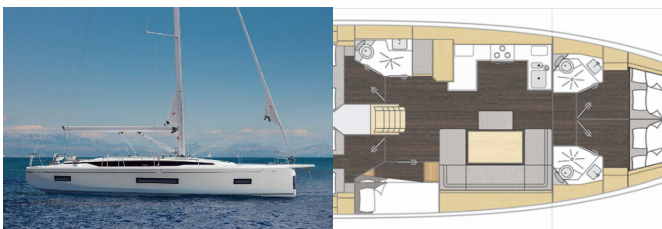

Yacht Base	Marina Mandalina, Sibenik, Croatia
Yacht ID	11920
Yacht Brands	Bavaria
Yacht Name	Rib Eye
Production Year	2025
Length	14.50 M
Cabins	5
Berths	10 + 2
Persons	12
WC/Shower	3

**DECK:** Anchor winch remote control, Bimini top, Cockpit fridge, Cockpit grill, Cockpit light, Cockpit/stern, outside shower, Dinghy, Electric anchor windlass, Folding cockpit table, Hydraulic lifting swimming platform, Lowerable cockpit table, Sprayhood, Teak cockpit

**ENTERTAINMENT:** FUSION sound system, Outdoor speakers, TV

**GALLEY:** Hot water, Refrigerator

**INTERIOR:** Indirect lighting in cabins and salon

**NAVIGATION:** Autopilot, Bow thruster, Depthsounder, GPS chart plotter - cockpit, Speedometer (Speed log), Wind instrument/Anemometer, Wind/speed/depth instruments