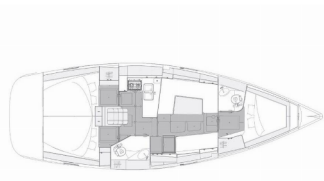

DECK: Bimini top, Cockpit fridge, Cockpit table, Cockpit/stern, outside shower, Dinghy, Electric anchor windlass, Grill/Barbecue/Plancha, Sprayhood, Teak cockpit

ENTERTAINMENT: Outdoor speakers, Radio, TV

GALLEY: Hot water

NAVIGATION: Autopilot, Bow thruster, Depthsounder, GPS chart plotter - cockpit, Speedometer (Speed log), Wind instrument/Anemometer

SAFETY: VHF radio

YACHT ELECTRICS: Heating, Inverter

Yacht Base	Marina Mandalina, Sibenik, Croatia
Yacht ID	1191
Yacht Brands	Elan Marine
Yacht Name	Oto
Production Year	2022
Length	11.99 M
Cabins	3
Berths	6 + 2
WC/Shower	2