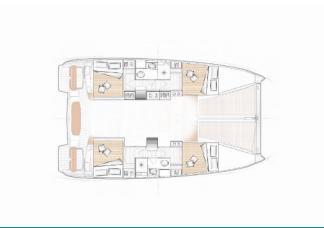

Yacht Base	Toulon, Vieille Darse, France
Yacht ID	11842
Yacht Brands	Excess
Yacht Name	Rosalu Ex Shakti
Production Year	2021
Length	11.42 M
Cabins	4 + 2
Berths	8 + 2
Persons	10
WC/Shower	2

COMFORT: Sunshades

DECK: Cockpit table, Cockpit/stern, outside shower, Davit, Dinghy, Electric anchor windlass, Teak cockpit

ENTERTAINMENT: Sound System

GALLEY: Freezer, Hot water, Oven, Pressurized water system, Refrigerator, Stove

INTERIOR: Electric fans, Electric toilet

NAVIGATION: AIS, Autopilot, Echosounder/Depthsounder, GPS chart plotter, Wind instrument/Anemometer

SAFETY: VHF radio

SAILS: Electric winch

YACHT ELECTRICS: Inverter