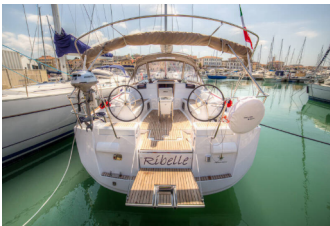

SUN ODYSSEY 439

Ribelle (2015)

Pollen Maritime AS • Martin Linges Vei 25 • Fornebu • Norway

Phone: +47 41 197 474

E-mail: booking@holiday-yacht-charter.com

Web: holiday-yacht-charter.com

Yacht Base	Marina Di San Vincenzo Toscana, Italy
Yacht ID	11819
Yacht Brands	Jeanneau
Yacht Name	Ribelle
Production Year	2015
Length	13.34 M
Cabins	4
Berths	8 + 2
Persons	10
WC/Shower	2

COMFORT: Blankets, Pillows

DECK: Anchor with chain, Bimini top, Boat hook, Bosun's chair (Safe seat) (boatswain's chair), Cockpit table, Cockpit/stern, outside shower, Dinghy with outboard engine, Electric anchor windlass, Mooring ropes, Spare anchor (Reserve, Auxiliary anchor), Sprayhood, Teak deck, Winch handles