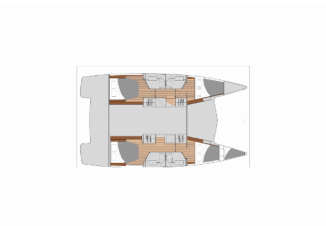

FONTAINE PAJOT ISLA 40

Sailor Venus (2022)

Pollen Maritime AS • Martin Linges Vei 25 • Fornebu • Norway

Phone: +47 41 197 474

E-mail: booking@holiday-yacht-charter.com

Web: holiday-yacht-charter.com

Yacht Base	Dubrovnik, Komolac, ACI Marina Dubrovnik, Croatia
Yacht ID	1173
Yacht Brands	Fountaine Pajot
Yacht Name	Sailor Venus
Production Year	2022
Length	11.93 M
Cabins	4 + 1
Berths	8 + 1
Persons	8
WC/Shower	4