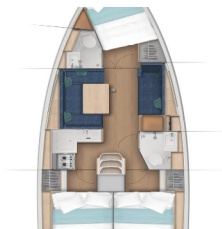

SUN ODYSSEY 380

Diana (2022)

Pollen Maritime AS • Martin Linges Vei 25 • Fornebu • Norway

Phone: +47 41 197 474

E-mail: booking@holiday-yacht-charter.com

Web: holiday-yacht-charter.com

Yacht Base	Procida, Italy
Yacht ID	11652
Yacht Brands	Jeanneau
Yacht Name	Diana
Production Year	2022
Length	11.22 M
Cabins	3
Berths	6 + 2
WC/Shower	2

COMFORT: Bed linen, Blankets, Cockpit cushions, Pillows, Towels

DECK: Anchor with chain, Bilge pump - Mechanic, Bimini top, Boat hook, Bosun's chair (Safe seat) (boatswain's chair), Cockpit/stern, outside shower, Deck brush, Electric anchor windlass, Fenders, Fuel funnel, Gangway, Mooring ropes, Plastic bucket, Spare anchor (Reserve, Auxiliary anchor), Sprayhood, Swimming ladder, Tender, Water hose, Winch handles