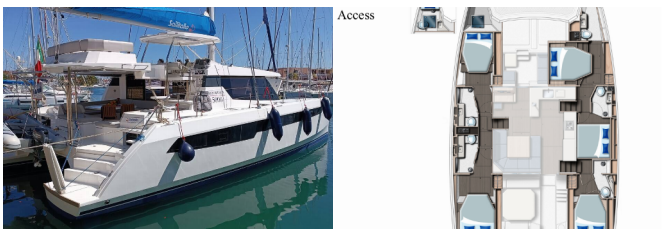

Yacht Base	Sicily, Portorosa, Italy
Yacht ID	11631
Yacht Brands	Leopard
Yacht Name	Pannonica
Production Year	2022
Length	15.40 M
Cabins	5 + 1
Berths	10 + 2
WC/Shower	5

## COMFORT: Pillows

**DECK:** Anchor with chain, Bilge pump - Mechanic, Boat hook, Bosun's chair (Safe seat) (boatswain's chair), Deck brush, Electric anchor windlass, Fenders, Flybridge, Fuel funnel, Gangway, Grill/Barbecue/Plancha, Hard Top Bimini, Mooring ropes, Outboard engine, Plastic bucket, Spare anchor (Reserve, Auxiliary anchor), Swimming ladder, Tender, Water hose, Winch handles