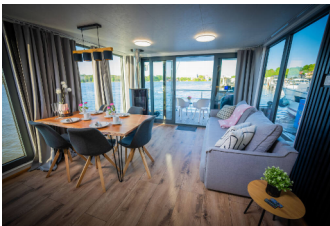

Yacht Base	Röblinsee Marina, Germany
Yacht ID	11489
Yacht Brands	Woma
Yacht Name	Roma
Production Year	2023
Length	13.70 M
Cabins	2
Berths	7
WC/Shower	1

COMFORT: Sundeck chairs

DECK: Bathing platform, Bimini top, Deck brush, Deck lights, Outboard engine, Plastic bucket, Sun deck, Swimming ladder

ENTERTAINMENT: TV, Wi-Fi Internet

GALLEY: Bin bag, Broom and dustpan, Coffee machine, Dishtowel, Dishwasher, Freezer, Hot water, Kitchen towel, Kitchen utensils (Galley equipment, cutlery), Oven, Refrigerator, Stove, Toaster

INTERIOR: Electric toilet, Fireplace, Inside shower, Soap, Toilet brush, Toilet paper

NAVIGATION: Bow thruster, Stern thruster

SAFETY: Black Water Tank

YACHT ELECTRICS: Air Conditioning, Heating, Solar panels