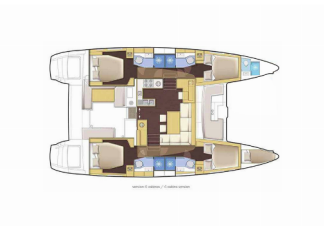

LAGOON 46

Mple (2022)

Pollen Maritime AS • Martin Linges Vei 25 • Fornebu • Norway

Phone: +47 41 197 474

E-mail: booking@holiday-yacht-charter.com

Web: holiday-yacht-charter.com

Yacht Base	Athens, Alimos Marina, Greece
Yacht ID	1144
Yacht Brands	Lagoon
Yacht Name	Mple
Production Year	2022
Length	13.99 M
Cabins	4 + 2
Berths	8 + 2
WC/Shower	4 + 1

COMFORT: Bed linen, Blankets, Cockpit cushions, Deck cushions, Outside cushions, Towels

DECK: Bimini top, Black ball, Boat hook, Cockpit fridge, Deck lights, Dinghy, Dinghy with outboard engine, Electric anchor windlass, Fenders, Hydraulic gangway, Mooring ropes, Spare anchor (Reserve, Auxiliary anchor), Sprayhood, Swimming ladder, Teak cockpit, Winch handles