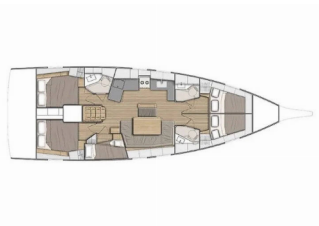

OCEANIS 46.1

Amorino (2024)

Pollen Maritime AS • Martin Linges Vei 25 • Fornebu • Norway

Phone: +47 41 197 474

E-mail: booking@holiday-yacht-charter.com

Web: holiday-yacht-charter.com

Yacht Base	ACI Marina Split, Croatia
Yacht ID	11397
Yacht Brands	Beneteau
Yacht Name	Amorino
Production Year	2024
Length	14.60 M
Cabins	5
Berths	10 + 2
WC/Shower	3

COMFORT: Cockpit cushions

DECK: Bimini top, Cockpit/stern, outside shower, Dinghy, Electric anchor windlass, Sprayhood

ENTERTAINMENT: Outdoor speakers, USB, Wi-Fi Internet

GALLEY: Hot water, Refrigerator