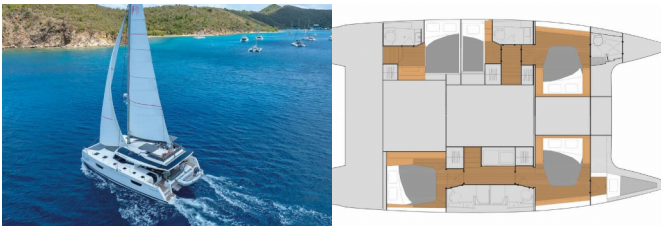

FOUNTAINÉ PAJOT TANNA 47

Blue Angel (2025)

Pollen Maritime AS • Martin Linges Vei 25 • Fornebu • Norway

Phone: +47 41 197 474

E-mail: booking@holiday-yacht-charter.com

Web: holiday-yacht-charter.com

Yacht Base	Fethiye, Yacht Classic Hotel Marina, Turkey
Yacht ID	11344
Yacht Brands	Fountainé Pajot
Yacht Name	Blue Angel
Production Year	2025
Length	13.94 M
Cabins	5 + 1
Berths	10 + 1
WC/Shower	6

DECK: Cockpit fridge, Cockpit/stern, outside shower, Davit, Electric anchor windlass, Fenders, Mooring Cleats, Mooring ropes

ENTERTAINMENT: FUSION sound system

GALLEY: Freezer, Water pump

INTERIOR: Ambiental lighting, Convertible table in salon, Curtains, Electric fans, Electric toilet

NAVIGATION: AIS, Autopilot, GPS chart plotter, Wind/speed/depth instruments

SAFETY: VHF radio

SAILS: Electric halyard winch, Lazy bag, Lazy jacks

YACHT ELECTRICS: 12V Socket, 220V socket, Air Conditioning, Battery charger, Bilge pump - Electric, Generator, Inverter, Service batteries, Solar panels, Watermaker - desalinator