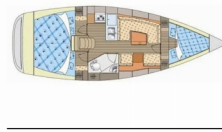

Yacht Base	Marina Losinj, Mali Losinj, Croatia
Yacht ID	11302
Yacht Brands	Elan Marine
Yacht Name	Patriot
Production Year	2011
Length	10.46 M
Cabins	3
Berths	6 + 2
Persons	8
WC/Shower	1

COMFORT: Cockpit cushions

DECK: Bilge pump - Mechanic, Bimini top, Cockpit table, Cockpit/stern, outside shower, Electric anchor windlass, Outdoor Lighting Control, Spare anchor (Reserve, Auxiliary anchor), Sprayhood, Teak cockpit, Winch handles

ENTERTAINMENT: Indoor speakers, Outdoor speakers, Radio CD/mp3 player, USB, AUX input

GALLEY: Hot water

NAVIGATION: Autopilot, GPS chart plotter, GPS chart plotter - cockpit, Navigation (Nautical) charts and nautical guide, Pilot book, Windex

SAFETY: Black Water Tank, Emergency tiller, Fire extinguisher, Life jackets, VHF radio

SAILS: Lazy bag, Lazy jacks, Spinnaker boom

YACHT ELECTRICS: Bilge pump - Electric, Heating