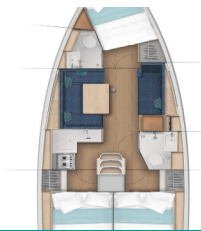

Yacht Base	Corfu, Gouvia Marina, Greece
Yacht ID	11276
Yacht Brands	Jeanneau
Yacht Name	Pelor
Production Year	2025
Length	11.22 M
Cabins	3
Berths	8
Persons	8
WC/Shower	2

**DECK:** Bathing platform, Cockpit light, Sprayhood

**ENTERTAINMENT:** AUX Input, Fusion radio, Sound System, USB

**INTERIOR:** Convertible table in salon

**NAVIGATION:** Autopilot, Bow thruster, GPS chart plotter - cockpit

**SAILS:** Lazy jacks

**YACHT ELECTRICS:** 12V Socket, Inverter, Shore power cable, Shore power connection, Solar panels, USB charger for mobile phone and laptop