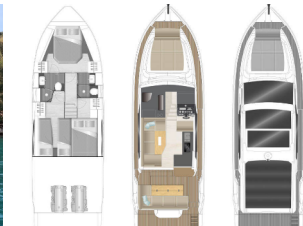

Yacht Base	Marina Kastela, Croatia
Yacht ID	11256
Yacht Brands	Sealine
Yacht Name	Tireless
Production Year	2024
Length	11.99 M
Cabins	3
Berths	6 + 2
WC/Shower	2

**COMFORT:** Bed linen

**DECK:** Bathing platform, Camera, Cockpit/stern, outside shower, Dinghy, Electric anchor windlass, Hydraulic lifting swimming platform, Outboard engine 2,5 HP, Sun awning (aft), Teak cockpit