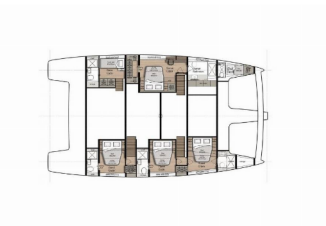

SUNREEF 60

Ahalya (2025)

Pollen Maritime AS • Martin Linges Vei 25 • Fornebu • Norway

Phone: +47 41 197 474

E-mail: booking@holiday-yacht-charter.com

Web: holiday-yacht-charter.com

Yacht Base	Marina Kastela, Croatia
Yacht ID	11244
Yacht Brands	Sunreef Yachts
Yacht Name	Ahalya
Production Year	2025
Length	18.30 M
Cabins	4 + 2
Berths	8 + 2
WC/Shower	4 + 2

ADDITIONAL: Grey Water Tank

COMFORT: Cockpit cushions

DECK: Bathing platform, Bimini top, Camera, Cockpit fridge, Cockpit/stern, outside shower, Flybridge, Sprayhood, Sun awning (aft and forward), Swimming ladder, Teak cockpit, Teak deck, Tender, Thermal camera