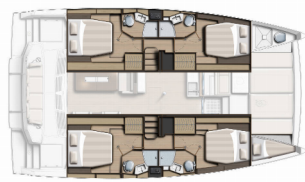

Yacht Base	Sukosan, D-Marin Dalmacija Marina, Croatia
Yacht ID	11200
Yacht Brands	Catana
Yacht Name	Breeze
Production Year	2025
Length	13.50 M
Cabins	4 + 1
Berths	8 + 2 + 1
Persons	11
WC/Shower	4 + 1

**COMFORT:** Bed linen, Cockpit cushions, Sundeck cushions

**DECK:** Bathing platform, Bimini top, Cockpit table, Cockpit/stern, outside shower, Dinghy, Fly sunbathing area, Forward cockpit, Grill/Barbecue/Plancha, Teak cockpit

**ENTERTAINMENT:** Outdoor speakers, Radio CD player, TV