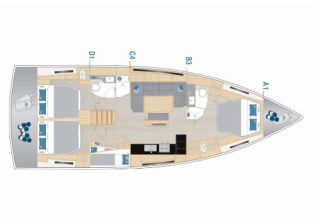

HANSE 460

Balena - OW (2025)

Pollen Maritime AS • Martin Linges Vei 25 • Fornebu • Norway

Phone: +47 41 197 474

E-mail: booking@holiday-yacht-charter.com

Web: holiday-yacht-charter.com

Yacht Base	Marina Kastela, Croatia
Yacht ID	11179
Yacht Brands	Hanse Yachts
Yacht Name	Balena - OW
Production Year	2025
Length	14.60 M
Cabins	4
Berths	8 + 2
Persons	10
WC/Shower	2

COMFORT: Bed linen, Cockpit cushions

DECK: Bathing platform, Bimini top, Cockpit fridge, Cockpit table, Cockpit/stern, outside shower, Convertible aft sunbathing area, Dinghy, Sprayhood, Teak cockpit

ENTERTAINMENT: Outdoor speakers, Radio CD mp3 player + USB