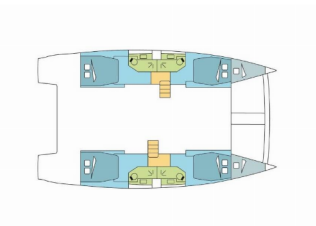

Yacht Base	Guadeloupe, La Marina Bas Du Fort, Caribbean
Yacht ID	11154
Yacht Brands	Catana
Yacht Name	MAGLICA
Production Year	2024
Length	13.50 M
Cabins	4 + 2
Berths	8 + 2
Persons	10
WC/Shower	4

**COMFORT:** Forward cockpit cushions, Helmstation seat cushions, Mosquito nets

**DECK:** Bar, Bimini top, Cockpit table, Cockpit/stern, outside shower, Dinghy, Electric anchor windlass, Flybridge, Forward cockpit, Grill/Barbecue/Plancha, Outboard engine, Remote control for anchor winch with chain counter at helm, Seats for aft bench, Spring cleats, Swimming ladder