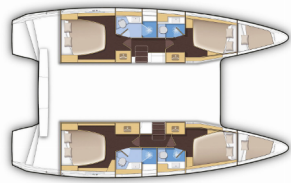

Yacht Base	Athens, Alimos Marina, Greece
Yacht ID	11146
Yacht Brands	Lagoon
Yacht Name	Amici
Production Year	2020
Length	12.80 M
Cabins	6
Berths	10 + 2
Persons	12
WC/Shower	4

**COMFORT:** Cockpit cushions

**DECK:** Bimini Top - Mini, Galley in cockpit, Sprayhood

**ENTERTAINMENT:** Radio CD mp3 player + USB, Bluetooth

**INTERIOR:** Convertible table, Electric fans in cabins, Electric toilet

**NAVIGATION:** Autopilot, Echosounder/Depthsounder, GPS chart plotter - cockpit, Log, Speed, Depth- echo sounder, Wind/speed/depth instruments