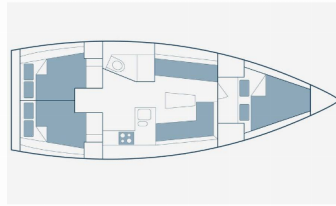

Web: [holiday-yacht-charter.com](http://holiday-yacht-charter.com)

**DECK:** Bimini top, Cockpit/stern, outside shower, Dinghy, Electric anchor windlass, Sprayhood

**ENTERTAINMENT:** Outdoor speakers

**GALLEY:** Hot water, Refrigerator