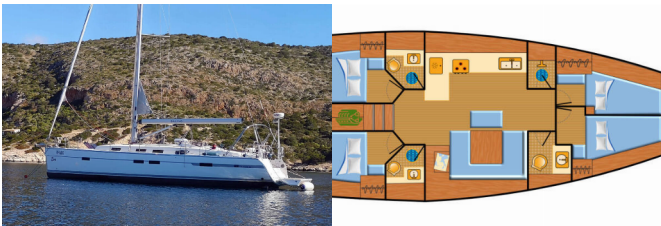

BAVARIA CRUISER 45

Eva (2012)

Pollen Maritime AS • Martin Linges Vei 25 • Fornebu • Norway

Phone: +47 41 197 474

E-mail: booking@holiday-yacht-charter.com

Web: holiday-yacht-charter.com

Yacht Base	Palma De Mallorca, Marina Naviera Balear, Spain
Yacht ID	11128
Yacht Brands	Bavaria
Yacht Name	Eva
Production Year	2012
Length	14.27 M
Cabins	4
Berths	8
Persons	8
WC/Shower	3

ADDITIONAL: Flag

COMFORT: Cockpit cushions

DECK: Anchor light, Anchor with chain, Bathing platform, Bimini top, Boat hook, Bosun's chair (Safe seat) (boatswain's chair), Cockpit table, Cockpit/stern, outside shower, Deck brush, Dinghy, Electric anchor windlass, Fenders, Gangway, Jerry cans for diesel, Mooring ropes, Plastic bucket, Spare anchor (Reserve, Auxiliary anchor), Sprayhood, Swimming ladder, Teak cockpit