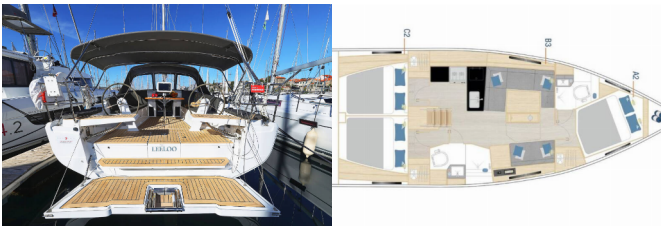

HANSE 360

Leelo (2025)

Pollen Maritime AS • Martin Linges Vei 25 • Fornebu • Norway

Phone: +47 41 197 474

E-mail: booking@holiday-yacht-charter.com

Web: holiday-yacht-charter.com

Yacht Base	Marina Mandalina, Sibenik, Croatia
Yacht ID	11109
Yacht Brands	Hanse Yachts
Yacht Name	Leelo
Production Year	2025
Length	11.32 M
Cabins	3
Berths	6 + 2
Persons	8
WC/Shower	2

COMFORT: Bed linen

DECK: Bathing platform, Bimini top, Cockpit table, Cockpit/stern, outside shower, Dinghy, Sprayhood, Teak cockpit

ENTERTAINMENT: Outdoor speakers, Radio CD mp3 player + USB

GALLEY: Hot water, Kitchen utensils (Galley equipment, cutlery), Oven, Refrigerator, Stove

INTERIOR: Salon

NAVIGATION: Autopilot, Bow thruster, GPS chart plotter - cockpit, Nautical charts, Pilot book, Tridata

SAFETY: VHF radio

YACHT ELECTRICS: Battery charger, Inverter

PRICE AND AVAILABILITY

Hanse 360 Leelo (2025)