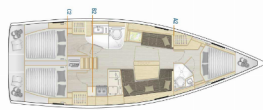

Yacht Base	Sukosan, D-Marin Dalmacija Marina, Croatia
Yacht ID	11102
Yacht Brands	Hanse Yachts
Yacht Name	Quintessence
Production Year	2025
Length	12.40 M
Cabins	3
Berths	6 + 2
Persons	8
WC/Shower	2

COMFORT: Bed linen

DECK: Bathing platform, Bimini top, Cockpit table, Cockpit/stern, outside shower, Dinghy, Sprayhood, Teak cockpit

ENTERTAINMENT: Outdoor speakers, Radio CD mp3 player + USB

GALLEY: Hot water, Kitchen utensils (Galley equipment, cutlery), Oven, Refrigerator, Stove

INTERIOR: Salon

NAVIGATION: Autopilot, Bow thruster, GPS chart plotter - cockpit, Nautical charts, Pilot book, Tridata

SAFETY: VHF radio

YACHT ELECTRICS: Battery charger, Heating, Inverter