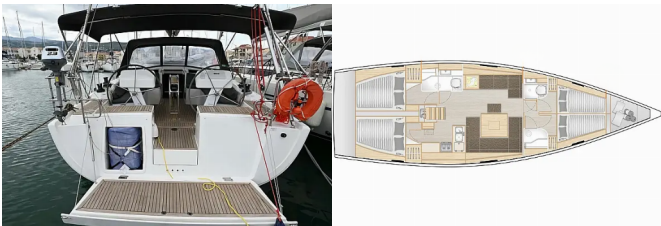

HANSE 458

FoxTrot (2018)

Pollen Maritime AS • Martin Linges Vei 25 • Fornebu • Norway

Phone: +47 41 197 474

E-mail: booking@holiday-yacht-charter.com

Web: holiday-yacht-charter.com

Yacht Base	Lefkas Main Port, Greece
Yacht ID	11085
Yacht Brands	Hanse Yachts
Yacht Name	FoxTrot
Production Year	2018
Length	14.04 M
Cabins	4
Berths	8
Persons	10
WC/Shower	2

COMFORT: Cockpit cushions

DECK: Bathing platform, Bimini Top - Mini, Electric anchor windlass, Sprayhood, Teak cockpit

ENTERTAINMENT: Outdoor speakers, Radio CD player

GALLEY: Refrigerator

INTERIOR: Convertible table, Electric fans in cabins, Electric toilet