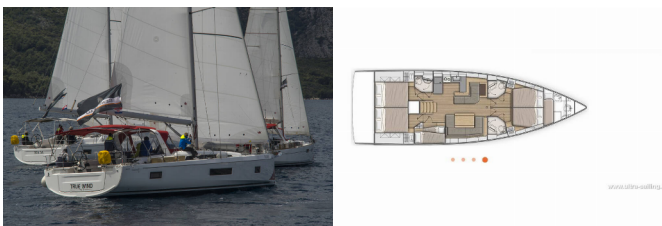

OCEANIS 51.1

True Wind (2019)

Pollen Maritime AS • Martin Linges Vei 25 • Fornebu • Norway

Phone: +47 41 197 474

E-mail: booking@holiday-yacht-charter.com

Web: holiday-yacht-charter.com

Yacht Base	ACI Marina Trogir, Croatia
Yacht ID	11021
Yacht Brands	Beneteau
Yacht Name	True Wind
Production Year	2019
Length	15.94 M
Cabins	5 + 1
Berths	10 + 1 + 1
WC/Shower	3 + 1