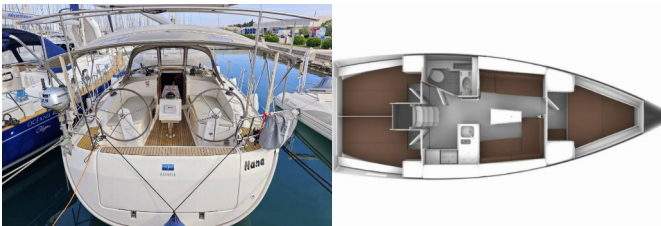

<b>Yacht Base</b>	Sukosan, D-Marin Dalmacija Marina, Croatia
<b>Yacht ID</b>	11019
<b>Yacht Brands</b>	Bavaria
<b>Yacht Name</b>	Hana
<b>Production Year</b>	2016
<b>Length</b>	11.30 M
<b>Cabins</b>	3
<b>Berths</b>	6 + 2
<b>WC/Shower</b>	1

**DECK:** Bimini top, Cockpit table, Cockpit/stern, outside shower, Dinghy, Electric anchor windlass, Gangway, Main Deck Compass, Sprayhood, Teak cockpit

**ENTERTAINMENT:** Radio CD mp3 player, TV

**GALLEY:** Gas cookers, Hot water, Kitchen utensils (Galley equipment, cutlery), Oven, Refrigerator