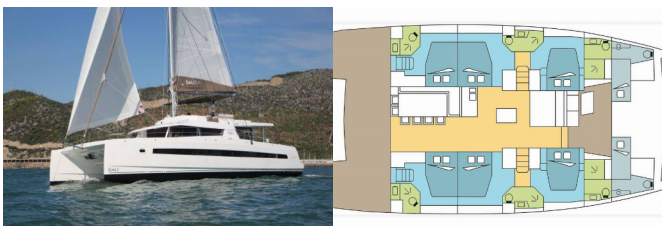

BALI 5.4

DREAM PANGA (2024)

Pollen Maritime AS • Martin Linges Vei 25 • Fornebu • Norway

Phone: +47 41 197 474

E-mail: booking@holiday-yacht-charter.com

Web: holiday-yacht-charter.com

Yacht Base	Martinique, Le Marin, Caribbean
Yacht ID	10985
Yacht Brands	Catana
Yacht Name	DREAM PANGA
Production Year	2024
Length	16.80 M
Cabins	6 + 2
Berths	12 + 2
Persons	12
WC/Shower	6 + 2

COMFORT: Cockpit cushions, Helmsman seat cushions

DECK: Bimini top, Cockpit table, Cockpit/stern, outside shower, Davit, Dinghy hydraulic lifting system, Electric anchor windlass, Grill/Barbecue/Plancha, Remote control for anchor winch with chain counter at helm, Seats for aft bench, Swimming ladder