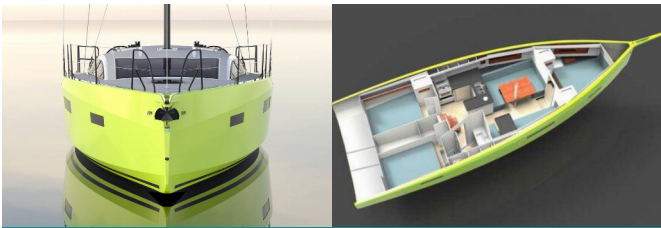

RM 1180

Heol Braz (2024)

Pollen Maritime AS • Martin Linges Vei 25 • Fornebu • Norway

Phone: +47 41 197 474

E-mail: booking@holiday-yacht-charter.com

Web: holiday-yacht-charter.com

DECK: Bimini top, Cockpit table, Cockpit/stern, outside shower, Electric anchor windlass

NAVIGATION: AIS, Autopilot, Bow thruster, GPS

SAFETY: VHF radio

YACHT ELECTRICS: Batteries

Yacht Base Marseille, Corbières Port Services, France

Yacht ID 10948

Yacht Brands RM Yachts

Yacht Name Heol Braz

Production Year 2024

Length 11.80 M

Cabins 3

Berths 6 + 2

Persons 8

WC/Shower 1