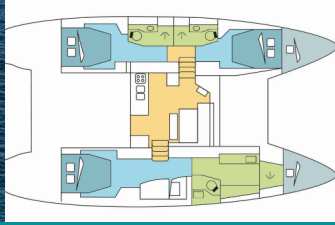

COMFORT: Cockpit cushions, Sundeck cushions

DECK: Anchor line, Anchor swivel, Black ball, Black conus, Boat hook, Bosun's chair (Safe seat) (boatswain's chair), Chairs, Cockpit fridge, Cockpit full tent, Cockpit table, Cockpit table with light, Davit, Dinghy, Dinghy (byboat) pump, Electric anchor windlass, Fenders, Gangway, Hawser, Main anchor, Mooring ropes, Plastic bucket, Remote control for anchor winch with chain counter at helm, Repair box for dinghy, Round/globular fender, Spare anchor (Reserve, Auxiliary anchor), Spring line, Teak cockpit, Water hose

ENTERTAINMENT: Outdoor speakers, Radio

GALLEY: Dishwasher, Freezer, Gas bottles, Hot water, Kitchen utensils (Galley equipment, cutlery), NESPRESSO coffee machine, Refrigerator

INTERIOR: Clock, Electric fans in cabins, Electric toilet

NAVIGATION: AIS, Autopilot, Bretonplotter, GPS, GPS chart plotter, GPS chart plotter - cockpit, Hand bearing compass, Harbour guides, Logge/Lot/Speed/Wind, Navigation (Nautical) charts and nautical guide, Navigation set, Parallel ruler, Radar, Radar reflector, Spyglass, Spyglass with bearing compass

SAFETY: Distress signals, Fire extinguisher, First aid kit, Flashlight, Fog horn, Life belts (Safety harness), Life buoy + Flashing light, Life jackets, Lifteraft, Self inflating life vest, Set of tools, VHF radio, Wire (shroud) cutter

SAILS: Electric genoa winch, Electric halyard winch, Electric winch

YACHT ELECTRICS: Air Conditioning, Battery charger, Generator, Heating, Inverter, Shore connection 220 V, USB sockets

Yacht Base	Marina Frapa, Rogoznica, Croatia
Yacht ID	10945
Yacht Brands	Lagoon
Yacht Name	Chill Out
Production Year	2024
Length	13.99 M
Cabins	3 + 2
Berths	6 + 2
Persons	8
WC/Shower	3