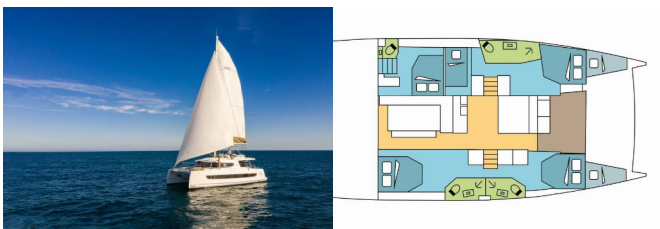

Yacht Base	Seychelles, Praslin, Seychelles
Yacht ID	10890
Yacht Brands	Catana
Yacht Name	TERMEN
Production Year	2024
Length	14.28 M
Cabins	5 + 2
Berths	10 + 2
Persons	12
WC/Shower	4

**DECK:** Cockpit table, Cockpit/stern, outside shower, Dinghy hydraulic lifting system, Electric anchor windlass, Grill/Barbecue/Plancha, Remote control for anchor winch with chain counter at helm, Swimming ladder