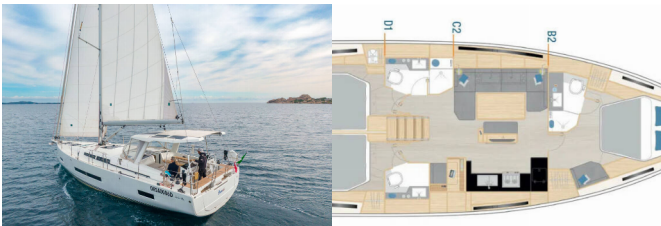

HANSE 460

Orsasei (2024)

Pollen Maritime AS • Martin Linges Vei 25 • Fornebu • Norway

Phone: +47 41 197 474

E-mail: booking@holiday-yacht-charter.com

Web: holiday-yacht-charter.com

Yacht Base	Sardinia, Cannigione, Italy
Yacht ID	10844
Yacht Brands	Hanse Yachts
Yacht Name	Orsasei
Production Year	2024
Length	14.60 M
Cabins	3
Berths	6
WC/Shower	3

DECK: Bathing platform, Camera, Cockpit fridge, Cockpit grill, Cockpit/stern, outside shower, Hard Top Bimini, Sprayhood, Teak cockpit, Tender

ENTERTAINMENT: Indoor speakers, Outdoor speakers, Radio mp3 player, TV