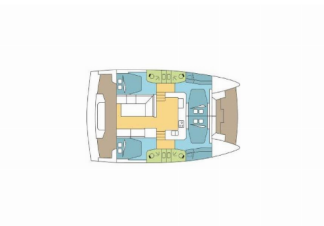

Yacht Base	Sicily, Portorosa, Italy
Yacht ID	10734
Yacht Brands	Catana
Yacht Name	ENDEAVOUR
Production Year	2024
Length	12.31 M
Cabins	4
Berths	8
Persons	10
WC/Shower	4

**COMFORT:** Forward cockpit cushions, Helmsman seat cushions, Mosquito nets

**DECK:** Bar, Bimini top, Cockpit table, Cockpit/stern, outside shower, Davit, Dinghy with outboard engine, Electric anchor windlass, Flybridge, Foredeck sunbathing area, Grill/Barbecue/Plancha, Seats for aft bench, Spring cleats, Sun awning (forward cockpit), Swimming ladder