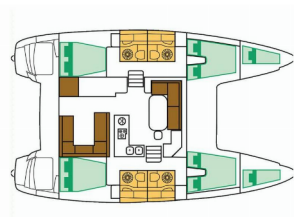

Yacht Base	Marina Kastela, Croatia
Yacht ID	1068
Yacht Brands	Lagoon
Yacht Name	Ana
Production Year	2016
Length	11.97 M
Cabins	4 + 2
Berths	8 + 2 + 2
Persons	12
WC/Shower	4

**COMFORT:** Bed linen, Cockpit cushions, Towels

**DECK:** Bimini top, Cockpit table, Cockpit/stern, outside shower, Dinghy with outboard engine, Sprayhood

**ENTERTAINMENT:** Outdoor speakers, Wi-Fi Internet

**GALLEY:** Hot water, Kitchen utensils (Galley equipment, cutlery), Refrigerator

**INTERIOR:** Electric fans in cabins

**NAVIGATION:** Autopilot, GPS chart plotter - cockpit, Log, Speed, Depth- echo sounder

**SAFETY:** Safety equipment, Set of tools

**SAILS:** Electric mainsail windlass, Lazy jacks