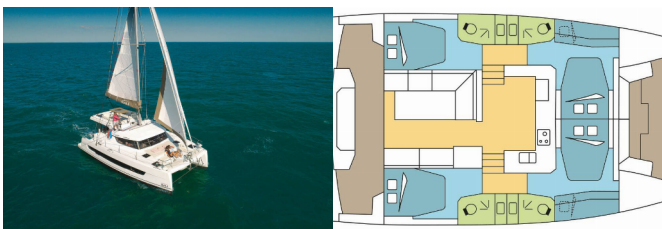

Web: [holiday-yacht-charter.com](http://holiday-yacht-charter.com)

Yacht Base	Dubrovnik, Komolac, ACI Marina Dubrovnik, Croatia
Yacht ID	10655
Yacht Brands	Catana
Yacht Name	PERLE BLANCHE
Production Year	2024
Length	12.31 M
Cabins	4
Berths	8 + 2
Persons	10
WC/Shower	4

**COMFORT:** Forward cockpit cushions, Helmsman seat cushions, Mosquito nets

**DECK:** Bimini top, Cockpit table, Cockpit/stern, outside shower, Davit, Dinghy, Electric anchor windlass, Fly sunbathing area, Flybridge, Forward cockpit, Outboard engine, Seats for aft bench, Swimming ladder